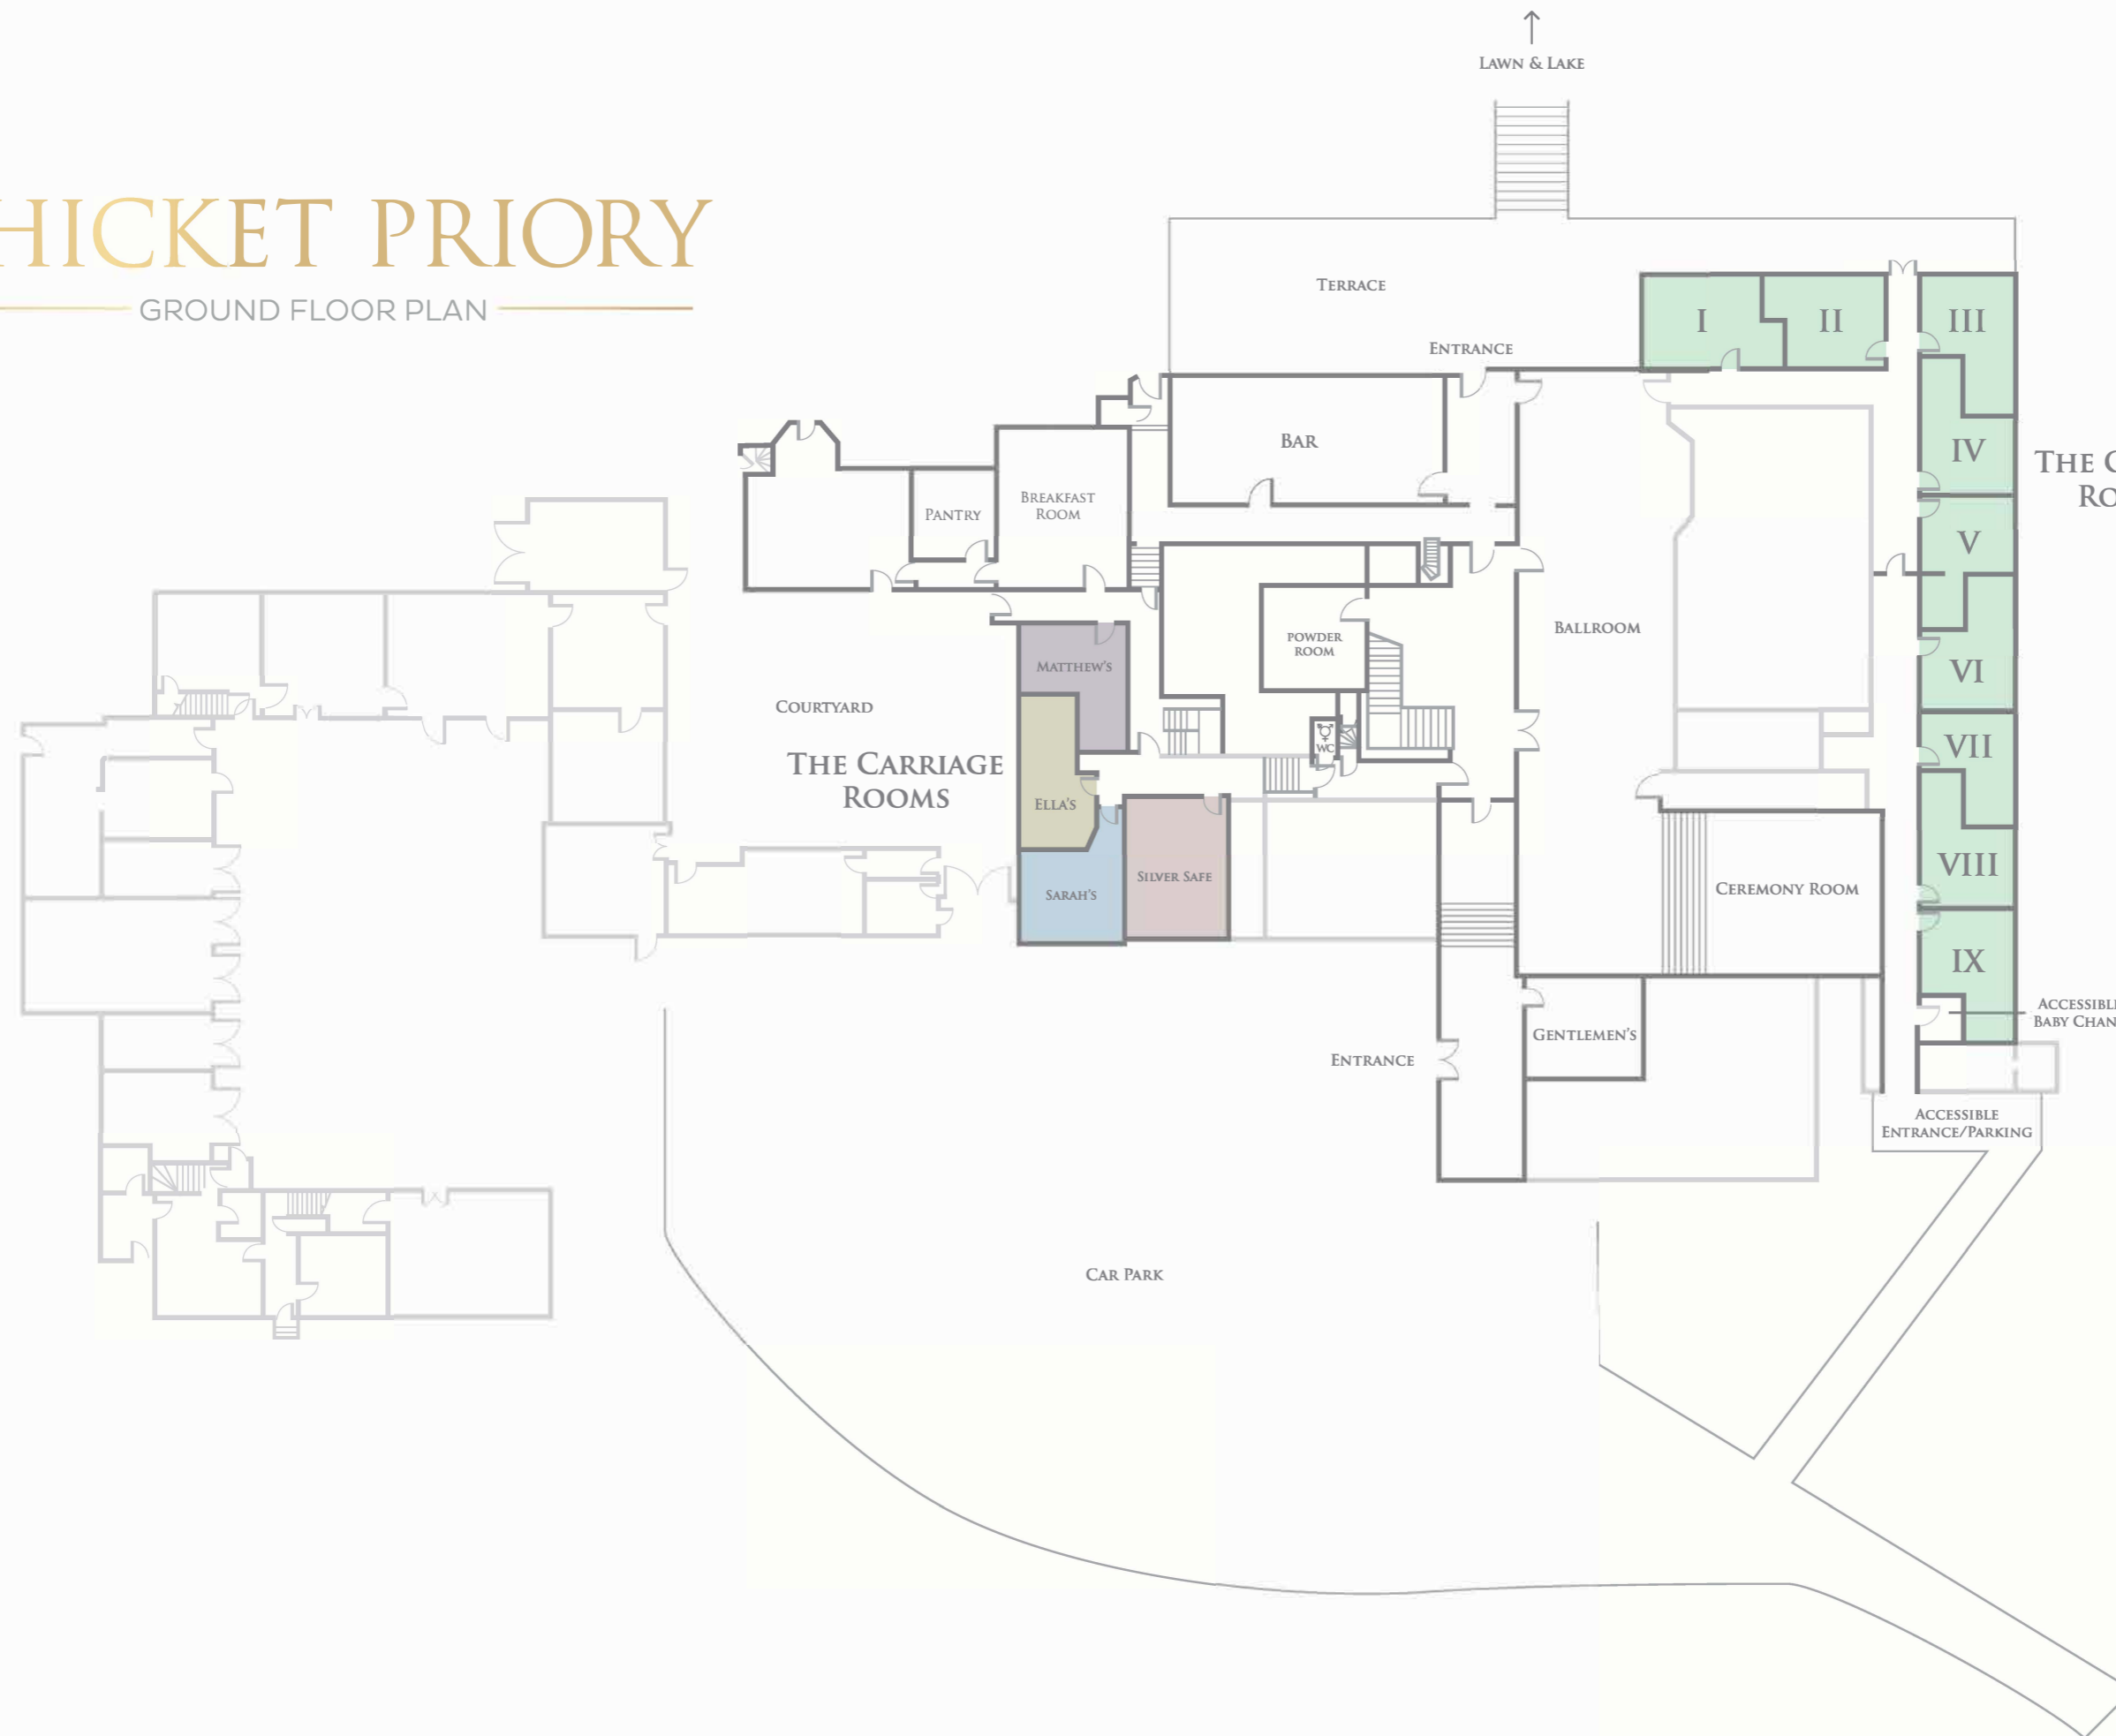

THICKET PRIORY

GROUND FLOOR PLAN

- COUSIN BERTIE'S
- AUNTY JOAN'S
- SIR SALTMARSH'S
- ANNA'S
- CROMWELL'S
- SISTER ANNE'S
- SISTER BRIDGET'S
- SIR MERVYN'S
- THEODOSIA'S
- LADY CAROLINE'S
- LADY ISOBEL'S
- BRIDE'S
- UNCLE MONTY'S
- MISS NICOLETTE'S
- NANNY'S
- VULIAMY'S
- VAVASOUR'S
- RAPUNZEL'S
- ROBERT'S
- UNCLE CLAUDE'S
- SPENCER'S
- EDWARD'S
- SILVER SAFE
- SARAH'S
- ELLA'S
- MATTHEW'S
- GARDEN ROOMS I-IX